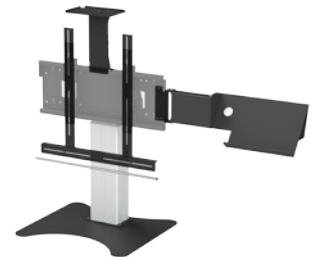

HI-LO® Mono - Electric Wall Mount

PRODUCT CODE 8430

SIZE	WEIGHT	VESA UP TO	WARRANTY (RTB)	DIMENSIONS
UP TO 86"	UP TO 130kg	800 x 600	5 YRS	HEIGHT 1155mm WIDTH 300mm DEPTH 246mm MOUNT WEIGHT 34kg ELECTRIC HEIGHT ADJUSTMENT 500mm

FEATURES

Simple elegance - all cables are hidden within the column.

Strong, secure fixing - twin wall brackets with multiple fixing points, all hidden behind the column.

Enhance the experience further with on-board accessories - including extra deep wall brackets, sound bar mount, video conference camera mount, anti-crush bar, laptop shelf, laptop secure wall mount, floor plate, Apple TV and Intel NUC.

SPECIFICATION

Vertical range and position -

500mm of electronic vertical movement

Mount size - universal brackets for VESA

mount sizes up to 800mm and 440mm or 600mm high.

Please specify when ordering.

Floor to centre of mount

840 - 1340mm

Construction - high quality steel with a reliable electric motor

Warranty - 5 year return to base warranty

A stylish, single column design with near silent telescopic movement (500mm of vertical travel) that includes integrated (and hidden) power distribution as standard.

This mount has a very small footprint, seamlessly blending into its surroundings. It's also totally secure thanks to the twin wall brackets located on the main column.

Additional function and control is tailored to your needs through a range of accessories. Standard models have a maximum screen size of 130kg and 86".